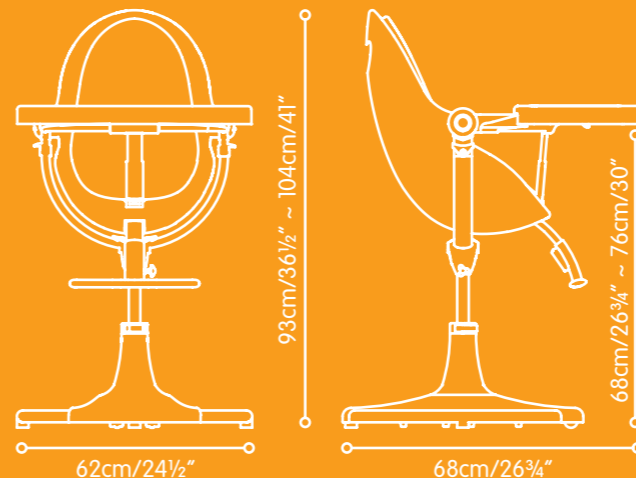

fresco loft™ puts baby in command at the breakfast bar or counter top with an extra 15 cm/6 inches in height

colour options

fresco™ classic

bermuda blue (bb)

frost grey (fg)

harvest orange (ho)

rock red (rr)

2006 **SEL3CTION**
THE DUTCH DESIGN AWARDS

features

suitable for: newborn to 36 kg/79 lbs

- 3 in 1 grow-with-child modes:
 - newborn to 6-month resting cradle
 - 6-month and up feeding chair with 'up-to-the-table' and traditional (tray) modes
 - play seat from 2 years to 36 kg/79 lbs
- super sized adjustable feeding tray (3-position) with deep lip to prevent spills – made of FDA compliant food contact grade plastic and stainless steel, removable and dishwasher-safe
- 360-degree swivel seat for easy access
- pneumatic-assist, easy-lift height adjustment allowing infinite positions
- multiple position reclining seat
- 5-point padded safety harness, adjustable for growing baby
- seat upholstery available in vibrant micro-suede™ colours and elegant, understated tones of leatherette
- multiple-position footrest
- enclosed castor wheels in base for easy 'lift and glide'
- fresco™ classic
net weight: EU – 13.8 kg/30.4 lbs, US – 10.8 kg/23.8 lbs

product dimensions – fresco™ classic

product dimensions – fresco loft™

- fresco loft™ puts baby in command at the breakfast bar or counter top with an extra 15 cm/6 inches in height
- fresco loft™
net weight: EU – 14.1 kg/31 lbs, US – 11.1 kg/24.4 lbs