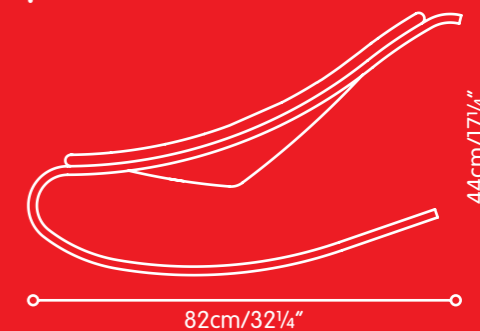

product dimensions