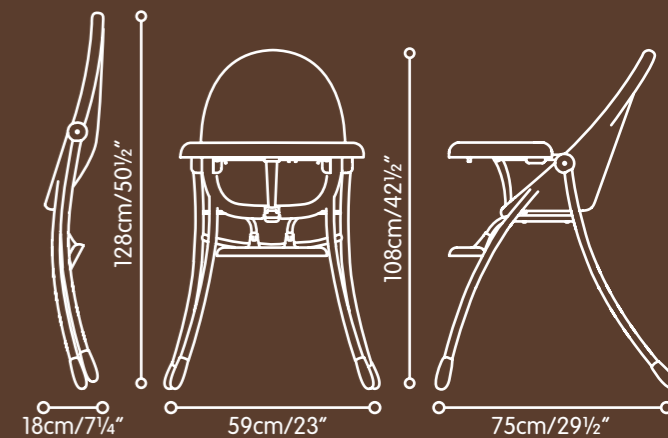

rock red (rr)

blossom pink (bp)

flat-fold design

features

suitable for: 6 months to 3 years

- sleek, minimalist design
- space-saving flat-fold mechanism for easy storage
- 'up-to-the-table' and traditional (tray) feeding modes
- super sized adjustable feeding tray (3-position) with deep lip to prevent spills – made of FDA compliant food contact grade plastic and stainless steel, removable and dishwasher-safe
- 5-point padded safety harness, adjustable for growing baby
- leatherette seat upholstery for comfort and easy clean in contemporary colours
- 2-position adjustable footrest
- light weight for easy carry
- net weight: 5.5 kg/12 lbs

product dimensions

OTTO™

play • party • store

play · party · store

otto bloom brings play into your modern living space

formed in cultivated stylewood™, otto's organic silhouette and space-saving design make playing, learning and exploring fun in a style that fits the contemporary home

features

suitable for: 18 months +

- clean, modern design
- ergonomic play table and chairs set
- chairs nest with table
- two sliding art-and-play trays
- available in shades of cultivated stylewood; also optional centre panel in vibrant colours
- no assembly required
- easy wipe clean
- net weight: 21.8 kg/48 lbs