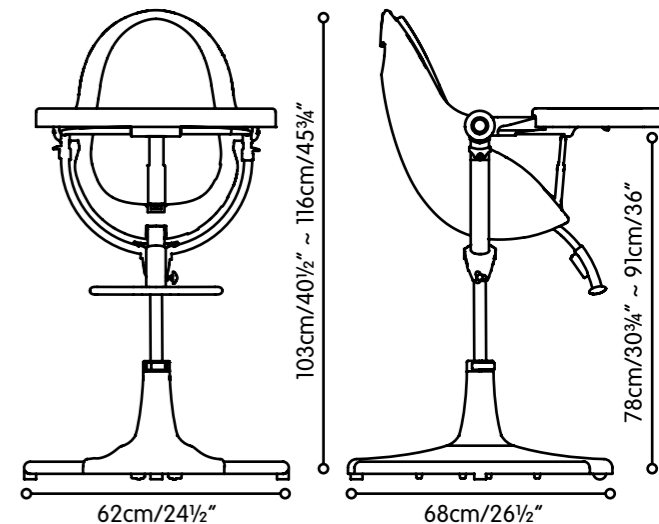

2006 **SEL3CTION**
THE DUTCH DESIGN AWARDS

features

suitable for: newborn to 36 kg/79 lbs

- 3 in 1 grow-with-child modes:
 - newborn to 6-month resting cradle
 - 6-month and up feeding chair with 'up-to-the-table' and traditional (tray) modes
 - play seat from 2 years to 36 kg/79 lbs
- super sized adjustable feeding tray (3-position) with deep lip to prevent spills – made of FDA compliant food contact grade plastic and stainless steel, removable and dishwasher-safe
- 360-degree swivel seat for easy access
- pneumatic-assist, easy-lift height adjustment allowing infinite positions
- multiple position reclining seat
- 5-point padded safety harness, adjustable for growing baby
- seat upholstery available in vibrant micro-suede™ colours and elegant, understated tones of leatherette
- multiple-position footrest
- enclosed castor wheels in base for easy 'lift and glide'
- fresco™ classic
net weight: EU – 13.8 kg/30.4 lbs, US – 10.8 kg/23.8 lbs

product dimensions – fresco™ classic

product dimensions – fresco loft™

- fresco loft™ puts baby in command at the breakfast bar or counter top with an extra 15 cm/6 inches in height
- fresco loft™
net weight: EU – 14.1 kg/31 lbs, US – 11.1 kg/24.4 lbs