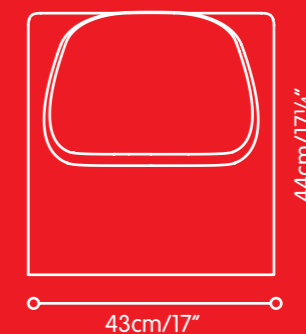

product dimensions