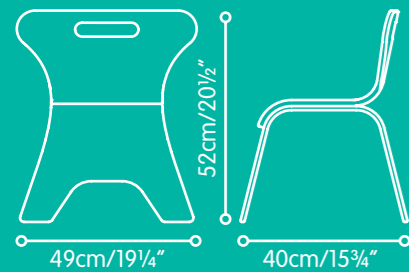

features

suitable for: 18 months +

- clean, modern design
- ergonomic play table and chairs set
- chairs nest with table
- two sliding art-and-play trays
- available in shades of cultivated stylewood; also optional centre panel in vibrant colours
- no assembly required
- easy wipe clean
- net weight: 21.8 kg/48 lbs

product dimensions