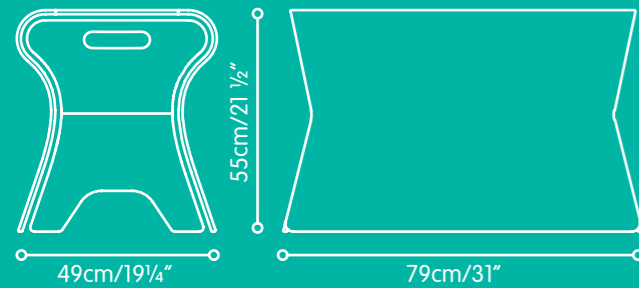

features

suitable for: 18 months +

- clean, modern design
- ergonomic play table and chairs set
- chairs nest with table
- two sliding art-and-play trays
- available in shades of cultivated stylewood; also optional centre panel in vibrant colours
- no assembly required
- easy wipe clean
- net weight: 21.8 kg/48 lbs

product dimensions